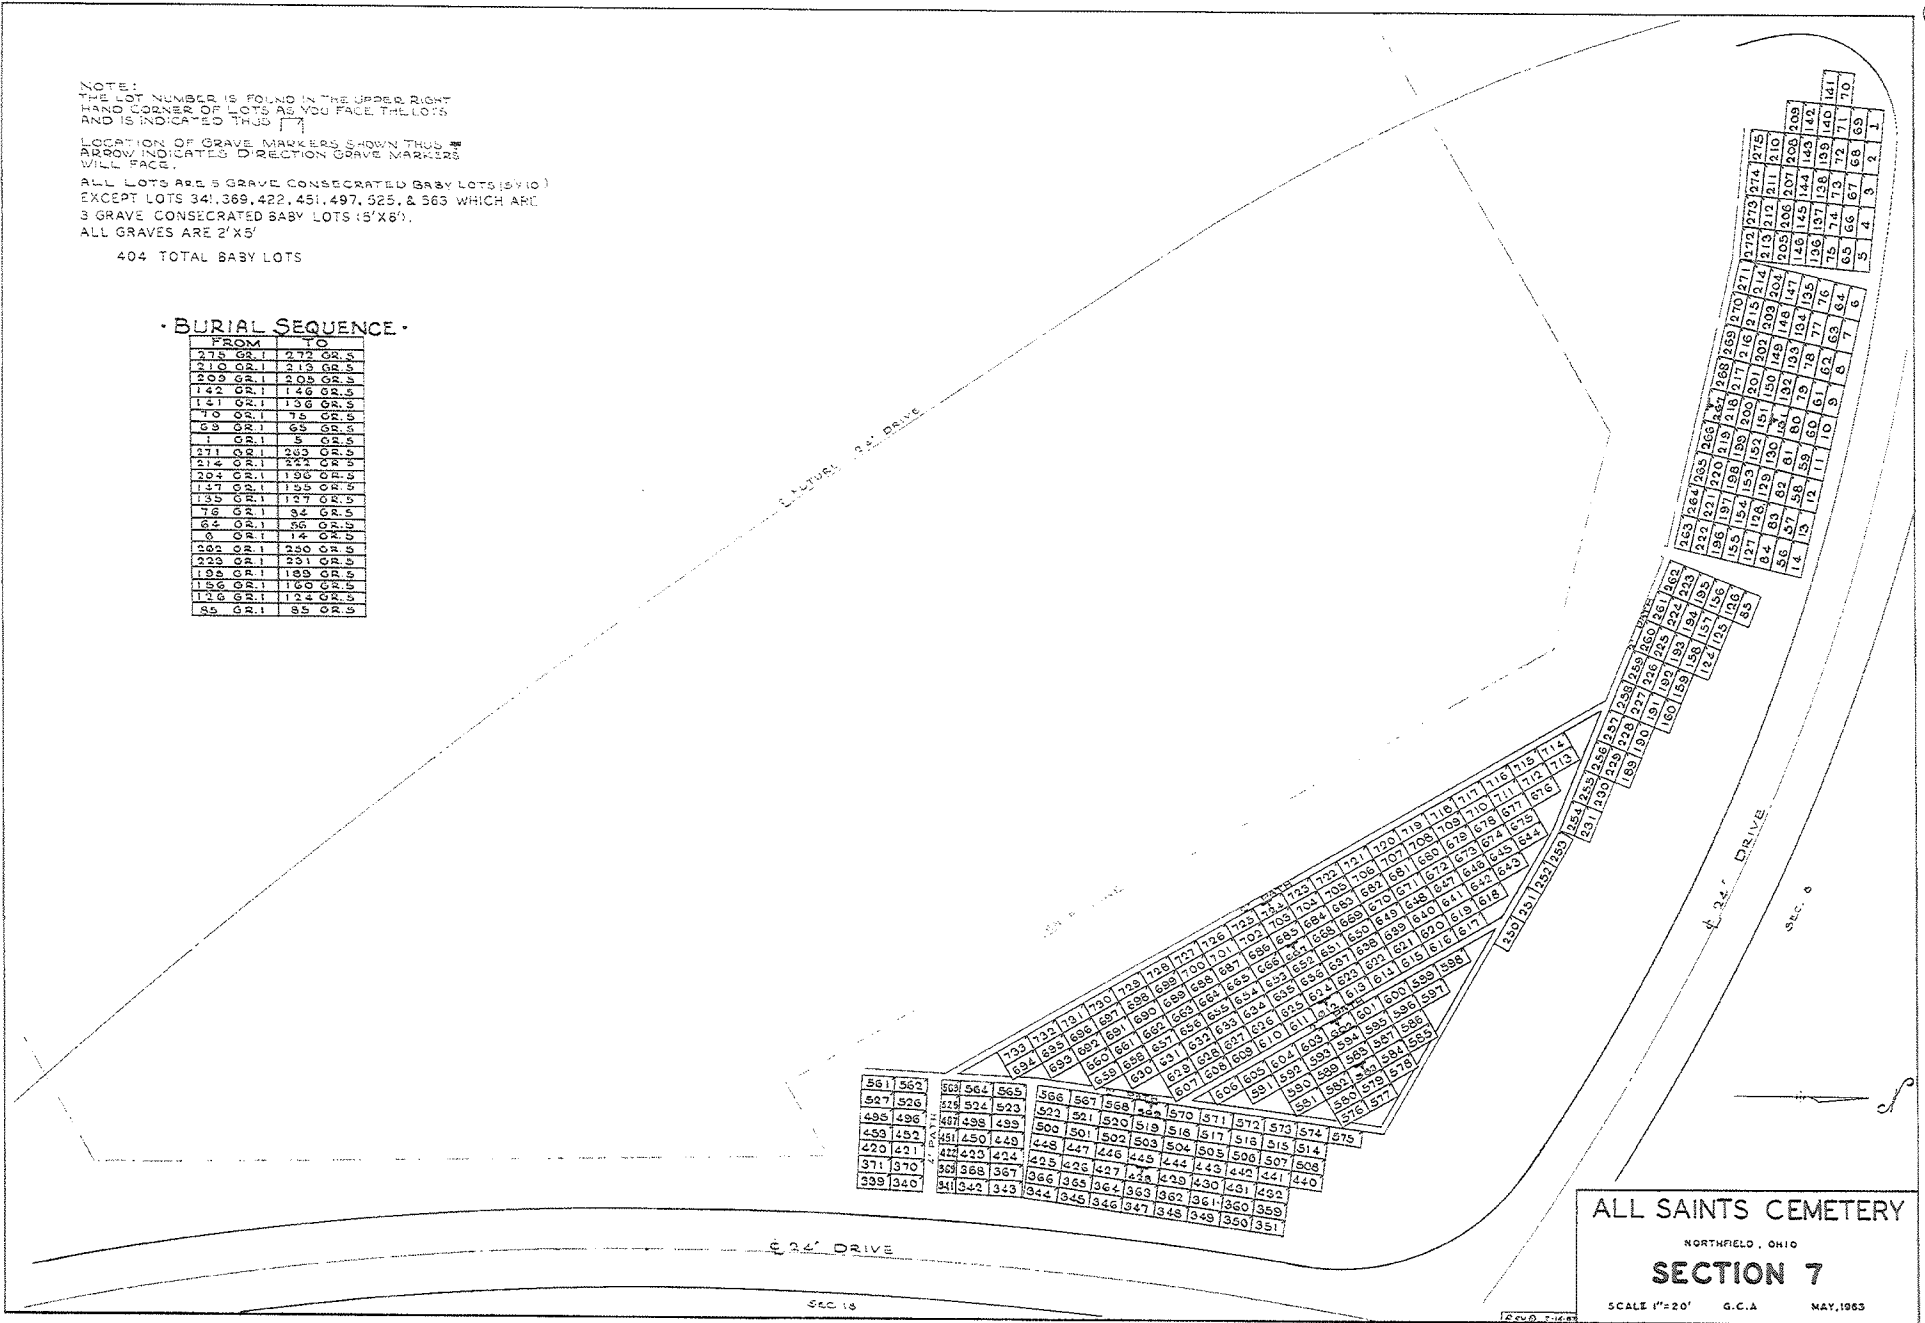

NOTE:  
 THE LOT NUMBER IS FOUND IN THE UPPER RIGHT  
 HAND CORNER OF LOTS AS YOU FACE THE LOTS  
 AND IS INDICATED BY THIS

LOCATION OF GRAVE MARKERS SHOWN THIS  
 ARROW INDICATES DIRECTION GRAVE MARKERS  
 WILL FACE.

ALL LOTS ARE 5 GRAVE CONSECRATED BABY LOTS (5'X10')  
 EXCEPT LOTS 341, 369, 422, 451, 497, 525, & 563 WHICH ARE  
 3 GRAVE CONSECRATED BABY LOTS (5'X8').  
 ALL GRAVES ARE 2'X5'

404 TOTAL BABY LOTS

• BURIAL SEQUENCE •

FROM	TO
278 GR.1	277 GR.5
210 GR.1	313 GR.5
209 GR.1	205 GR.5
142 GR.1	148 GR.5
131 GR.1	138 GR.5
70 GR.1	75 GR.5
63 GR.1	65 GR.5
1 GR.1	5 GR.5
271 GR.1	283 GR.5
214 GR.1	224 GR.5
204 GR.1	196 GR.5
157 GR.1	155 GR.5
135 GR.1	127 GR.5
78 GR.1	82 GR.5
62 GR.1	66 GR.5
6 GR.1	14 GR.5
262 GR.1	230 GR.5
223 GR.1	231 GR.5
195 GR.1	183 GR.5
156 GR.1	160 GR.5
125 GR.1	123 GR.5
85 GR.1	85 GR.5

ALL SAINTS CEMETERY  
 NORTHFIELD, OHIO  
**SECTION 7**  
 SCALE 1"=20' G.C.A. MAY, 1963